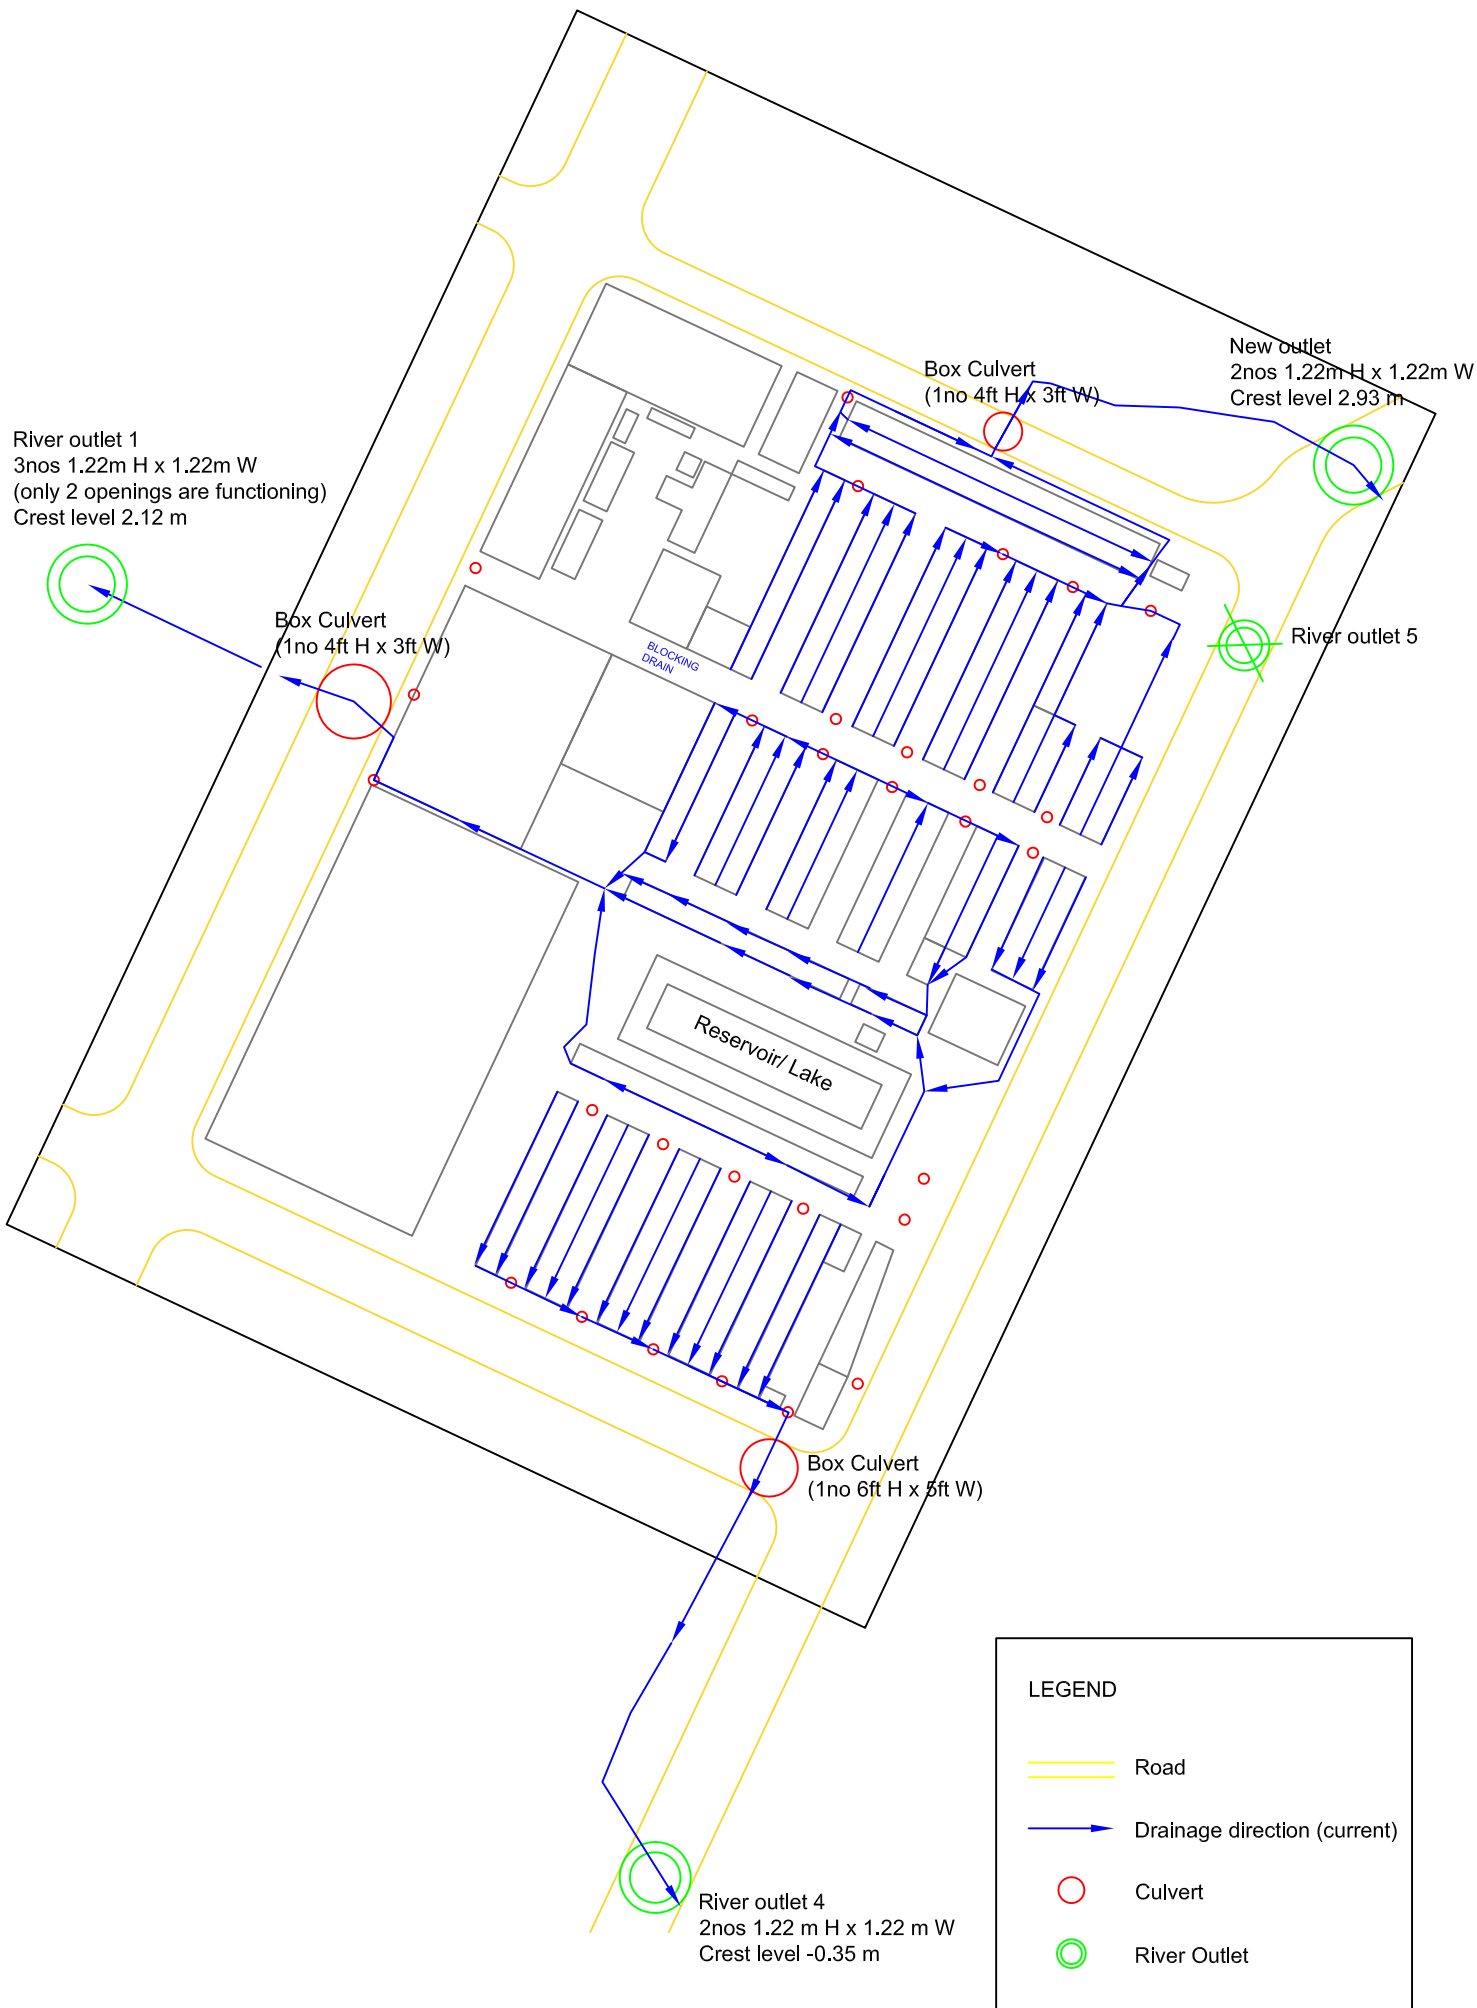

Current drainage system of Ward 5 Thaketa

Current drainage system of Ward 5 Thaketa

Current catchment area of Ward 5 Thaketa

LEGEND

-  Most severe flood prone area
-  Permanent flood area
-  Flood prone area by tide

Flood prone area in Ward 5 Thaketa