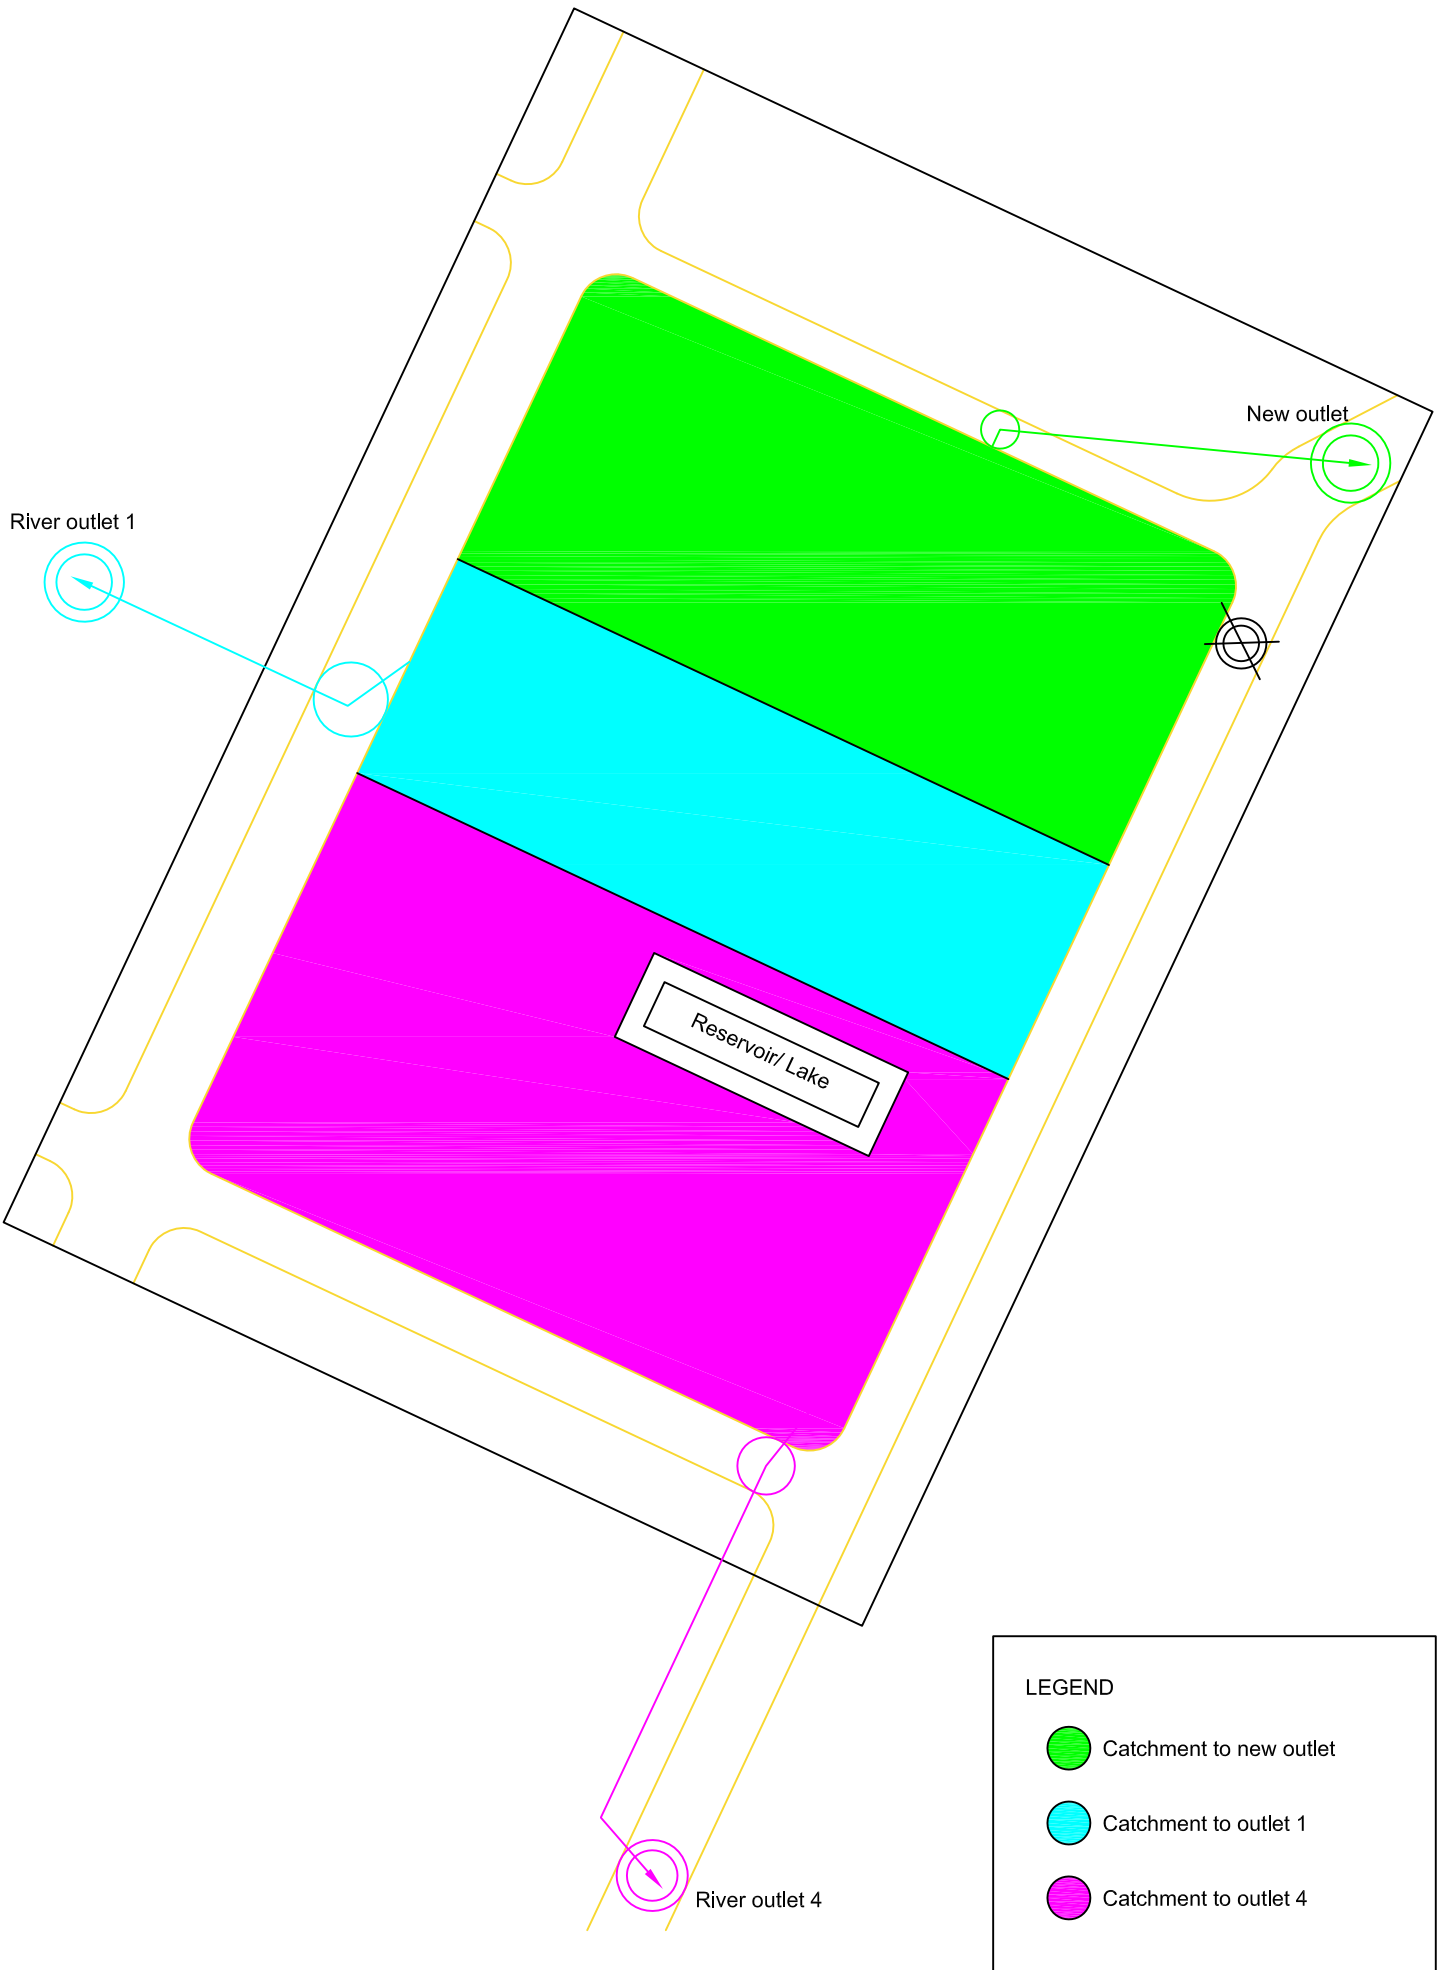

Current drainage system of Ward 5 Thaketa

Current drainage system of Ward 5 Thaketa

Current catchment area of Ward 5 Thaketa

LEGEND

-  Most severe flood prone area
-  Permanent flood area
-  Flood prone area by tide

Flood prone area in Ward 5 Thaketa