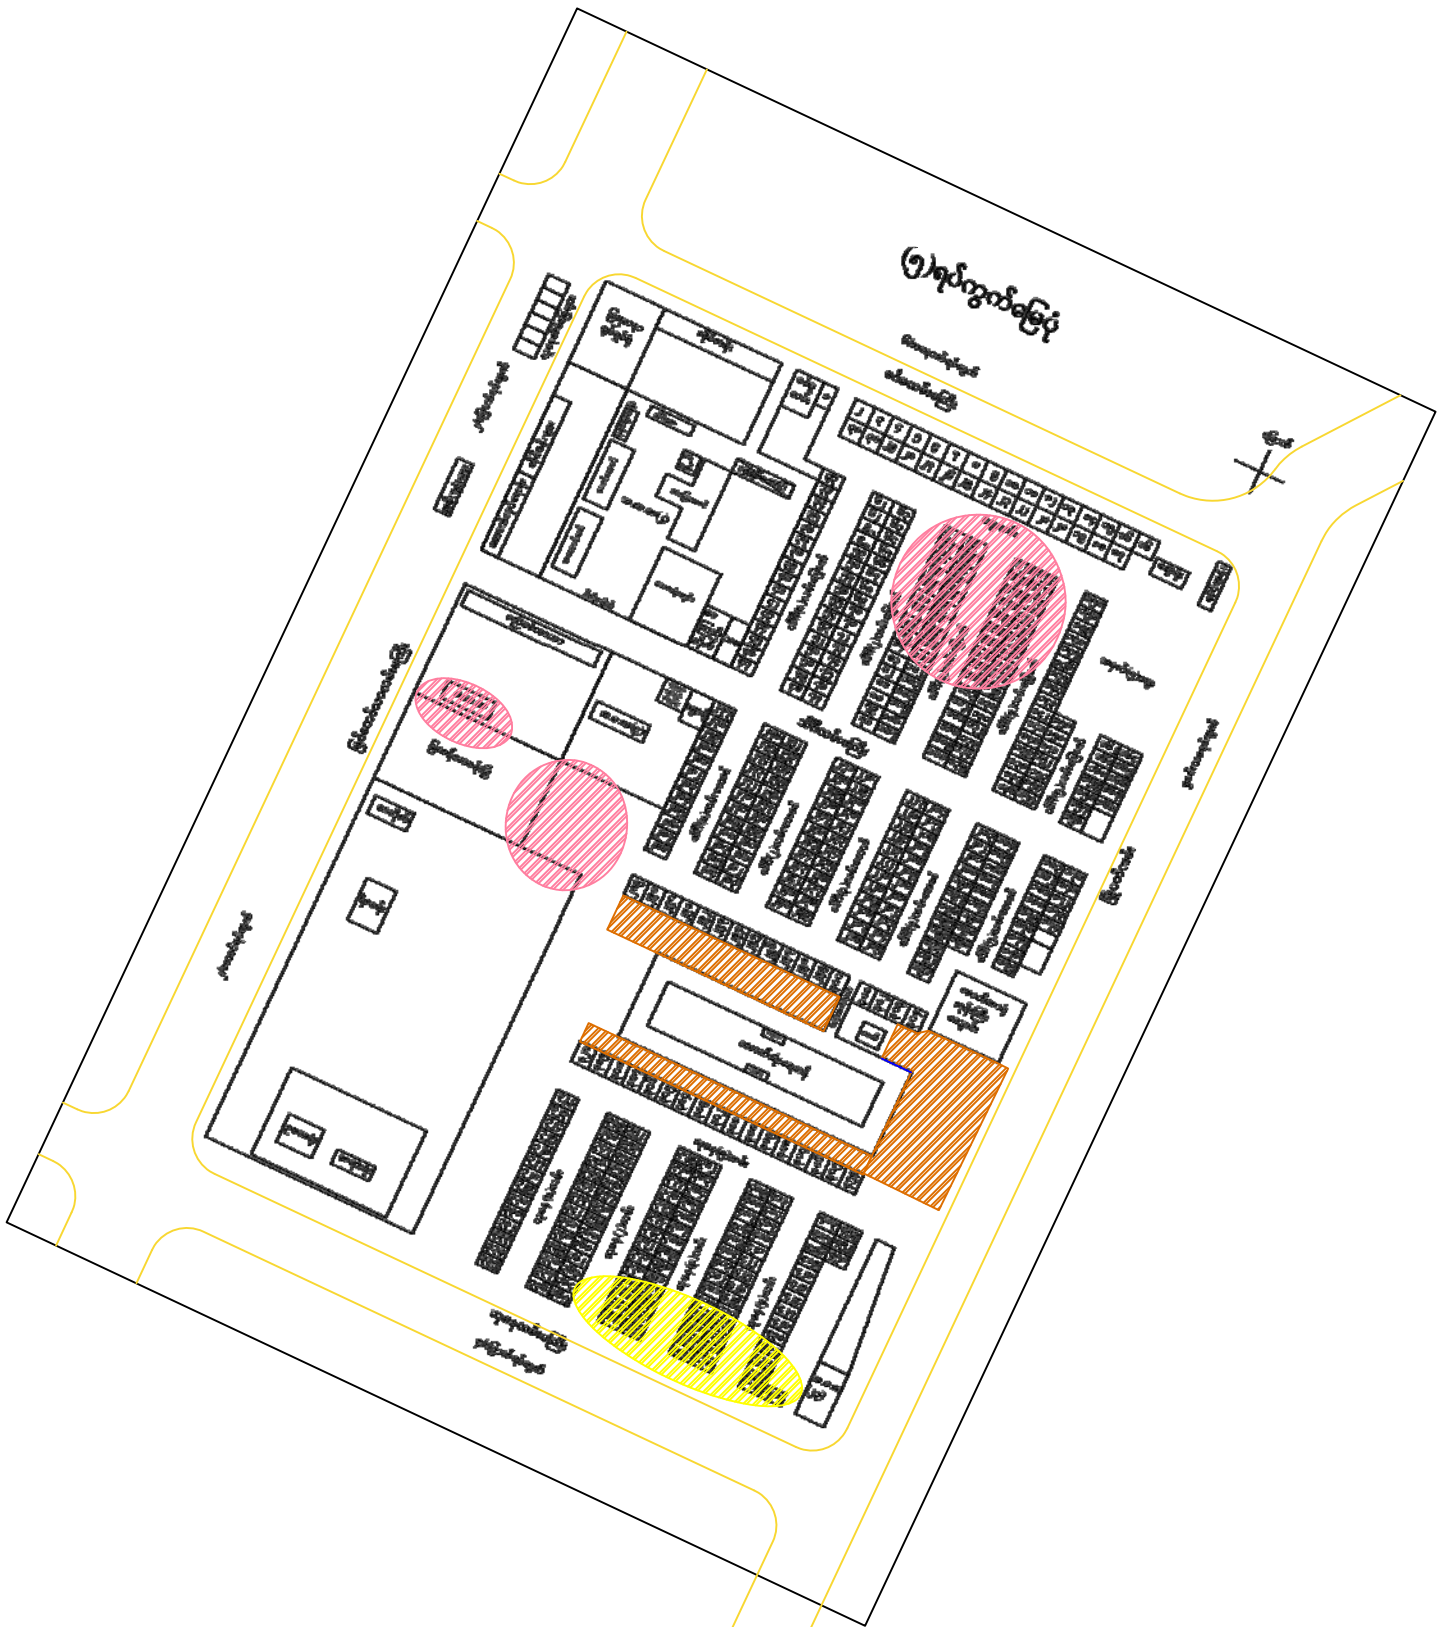

Current drainage system of Ward 5 Thaketa

Current drainage system of Ward 5 Thaketa

Current catchment area of Ward 5 Thaketa

LEGEND

-  Most severe flood prone area
-  Permanent flood area
-  Flood prone area by tide

Flood prone area in Ward 5 Thaketa